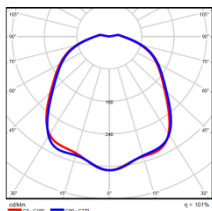

Distribution Curve