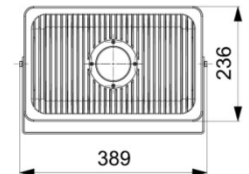

Applications

- City Crossings, Area Lighting
- Railways Yards, Shipping Yards
- Toll Plaza, Big Public Gathering,
- Industries, Air Plane Docking Stations

140W / 150W / 160W

120 lm/W

6500K / 5000K / 3000K

>80

Glass Lens – 60° / 90° / 120° / 120°x60°

90-305 V AC, 50Hz

Inventronics

In-Built, Surge DM 6Kv CM 10Kv

Non dimmable / 1-10V / DALI

COB, Citizen / Bridgelux , SDCM <3

Ta: -10°C to 45°C

Lifespan >50000h @ L70 B50