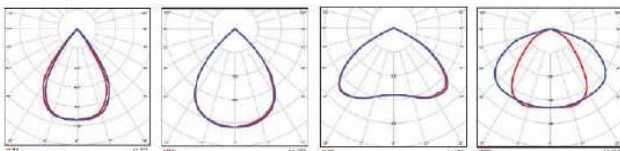

Housing Color

Powder Coated – Grey (RAL 7024)

Powder Coated – Black (RAL 9005)

Distribution Curve

Features

- Soft and comfortable light to relieve the fatigue of eyes.
- Excellent CRI for actual colour reproduction.
- Energy saving efficiency and low heat produce.
- AL die-cast housing for excellent heat management.
- Quick installation, special design,
- Highly reliable professional design.