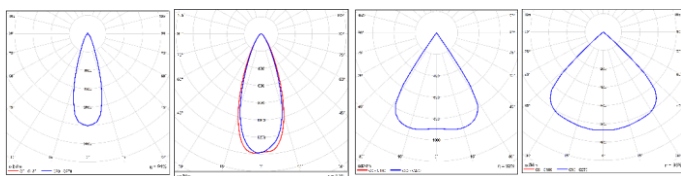

Housing Color

Powder Coated – Grey (RAL 7024)

Powder Coated – Black (RAL 9005)

Distribution Curve

Product Code

Product Code	System Power (W)	System Lumen (Lm)	CRI (Ra)	Color Temp (CCT)	Body Color	Beam Angle	Diming	Weight (Kg)
IWF80-500SU757GNNXX	500	50000	70	5700K	Grey	30°	Non-Dim	12.0
IWF80-500SU757GMNXX	500	50000	70	5700K	Grey	40°	Non-Dim	12.0
IWF80-500SU757GWNXX	500	50000	70	5700K	Grey	60°	Non-Dim	12.0
IWF80-500SU757GENXX	500	50000	70	5700K	Grey	90°	Non-Dim	12.0
IWF80-750SU757GNNXX	750	75000	70	5700K	Grey	30°	Non-Dim	20.0
IWF80-750SU757GMNXX	750	75000	70	5700K	Grey	40°	Non-Dim	20.0
IWF80-750SU757GWNXX	750	75000	70	5700K	Grey	60°	Non-Dim	20.0
IWF80-750SU757GENXX	750	75000	70	5700K	Grey	90°	Non-Dim	20.0
IWF80-1000SU757GNNXX	1000	100000	70	5700K	Grey	30°	Non-Dim	30.0
IWF80-1000SU757GMNXX	1000	100000	70	5700K	Grey	40°	Non-Dim	30.0
IWF80-1000SU757GWNXX	1000	100000	70	5700K	Grey	60°	Non-Dim	30.0
IWF80-1000SU757GENXX	1000	100000	70	5700K	Grey	90°	Non-Dim	30.0