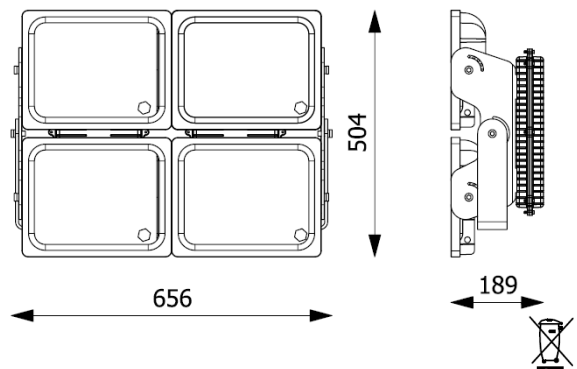

Distribution Curve