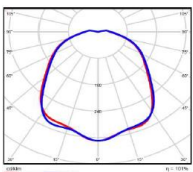

Housing Color

Powder Coated – Black (RAL 9005)

Powder Coated – Grey (RAL 7024)

Distribution Curve

Product Code

Product Code	System Power (W)	System Lumen (Lm)	CRI (Ra)	Color Temp (CCT)	Body Color	Beam Angle	Diming	Weight (Kg)
IWW70-060SE757GDNXX	60	6000	70	5700K	Grey	Diffused	Non-Dim	3.0
IWW70-070SE757GDNXX	70	7000	70	5700K	Grey	Diffused	Non-Dim	3.0
IWW70-060SE757GDAXX	60	6000	70	5700K	Grey	Diffused	1-10V	3.0
IWW70-070SE757GDAXX	70	7000	70	5700K	Grey	Diffused	1-10V	3.0
IWW70-060SE757GDDXX	60	6000	70	5700K	Grey	Diffused	DALI	3.0
IWW70-070SE757GDDXX	70	7000	70	5700K	Grey	Diffused	DALI	3.0