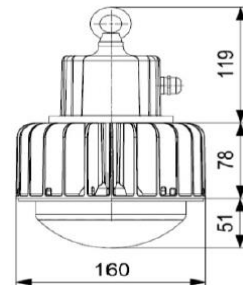

Housing Color

Powder Coated – Black (RAL 9005)

Powder Coated – Grey (RAL 7024)

Distribution Curve

Product Code

Product Code	System Power (W)	System Lumen (Lm)	CRI (Ra)	Color Temp (CCT)	Body Color	Beam Angle	Diming	Weight (Kg)
IWW70-060SE757GDNXX	60	6000	70	5700K	Grey	Diffused	Non-Dim	3.0
IWW70-070SE757GDNXX	70	7000	70	5700K	Grey	Diffused	Non-Dim	3.0
IWW70-060SE757GDAXX	60	6000	70	5700K	Grey	Diffused	1-10V	3.0
IWW70-070SE757GDAXX	70	7000	70	5700K	Grey	Diffused	1-10V	3.0
IWW70-060SE757GDDXX	60	6000	70	5700K	Grey	Diffused	DALI	3.0
IWW70-070SE757GDDXX	70	7000	70	5700K	Grey	Diffused	DALI	3.0