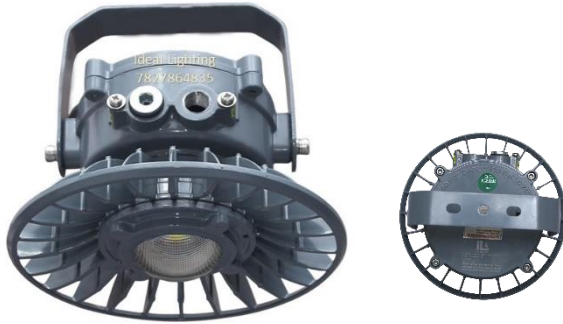

IFW40

IFW41

**Ex d IIC T6**

## Features

- Fire & Ignition proof.
- Soft and comfortable light to relieve the fatigue of eyes.
- Excellent CRI for actual colour reproduction.
- Energy saving efficiency and low heat produce.
- AL die-cast housing for excellent heat management.
- Quick installation, special design,
- Highly reliable professional design.